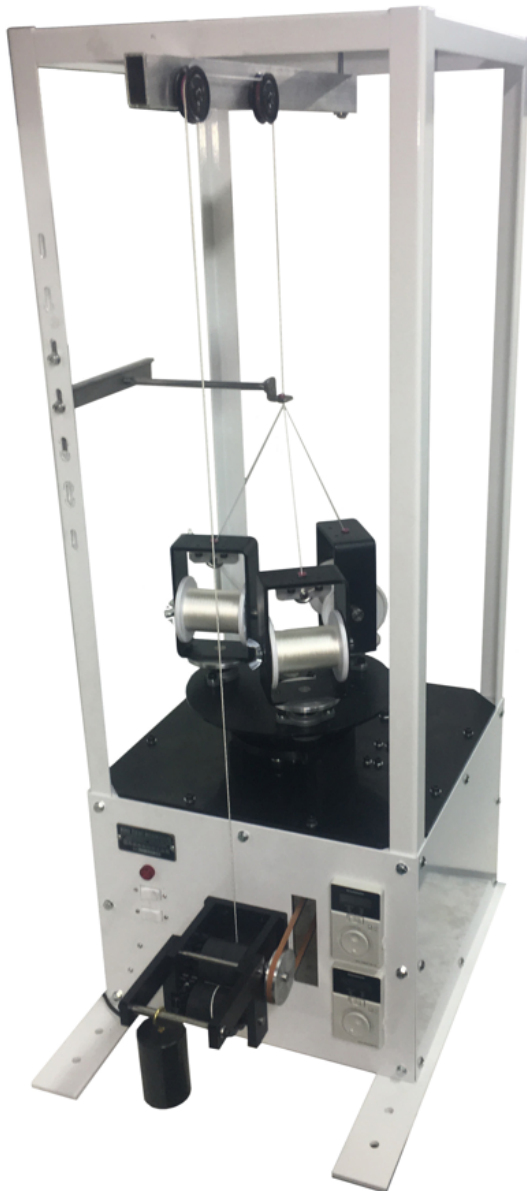

Rope Twister CW-33

Make a rope with one work!

Specifications	
Twisting Ability	1 – 2000 T/m
Twisting ratio between under and upper twist	Changeable by gear 2.0,2.5,3.0
Power	220V/150W
M'ment	W500xD500xH1000mm
Net weight	45kg